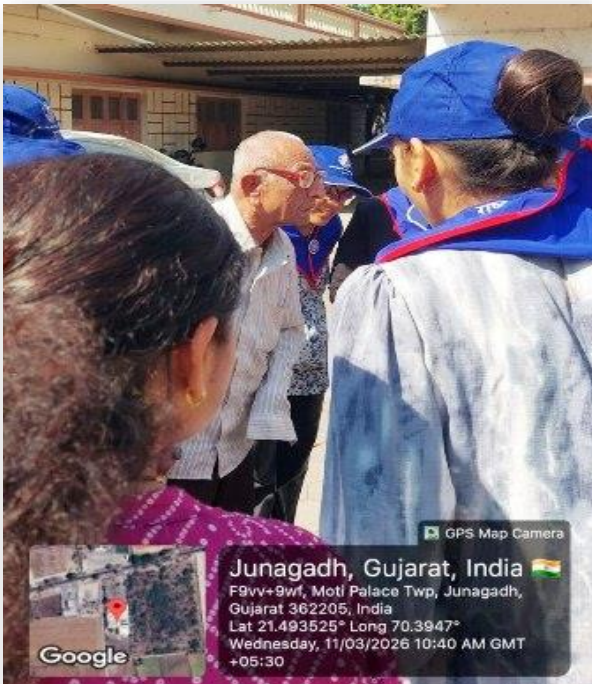

Junagadh, Gujarat, India
F9vv+9wf, Moti Palace Twp, Junagadh, Gujarat 362205, India
Lat 21.493525° Long 70.3947°
Wednesday, 11/03/2026 10:40 AM GMT +05:30